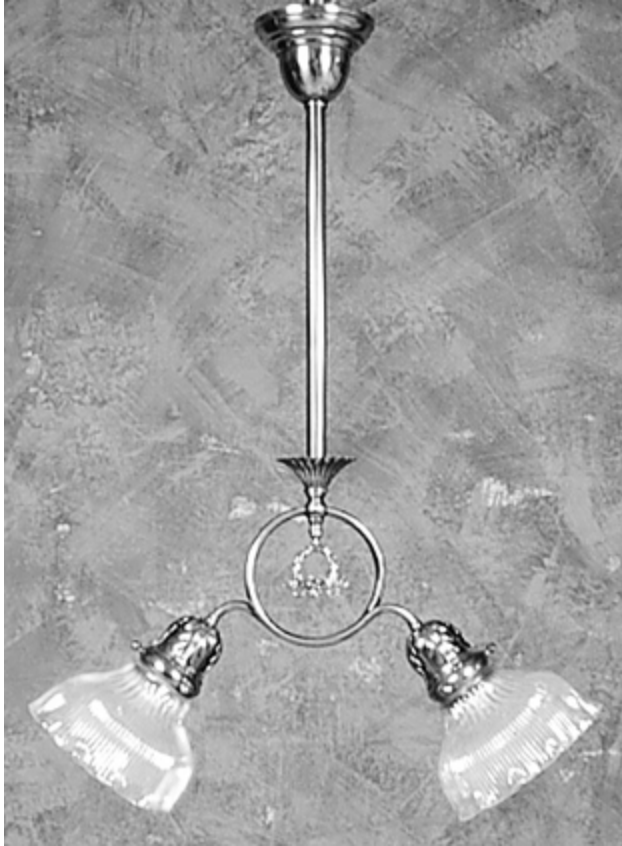

RINAUDO'S REPRODUCTIONS, INC.

The Mariposa

TWO ARM ELECTRIC PENDANT

Fixture Number: F02-245

Height: 20"

Width: 22" (outside diameter including glass)

Shades: two 2 1/4" electric fitters

Lamping: two 60 watt maximum, medium base

Finishes: polished brass, antique bronze, antique copper

Special finishes available upon request.

All fixtures are U.L. listed for dry location.

3725 Park Place - Montrose, CA 91020

Phone: (818) 957-2077 - Fax: (818) 957-2482